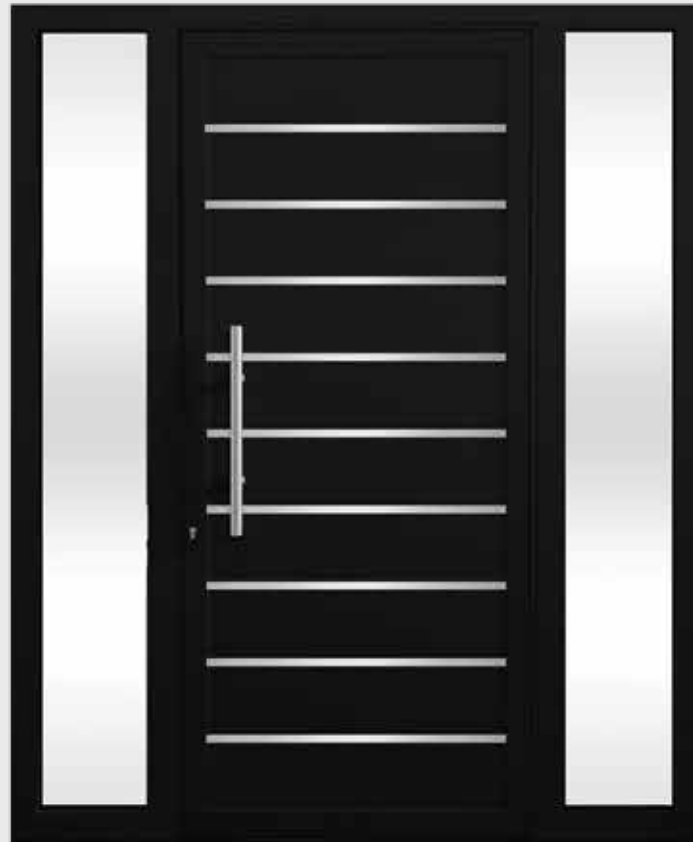

TAURUS . PAGE 14

CARINA . PAGE 11

GEMINI . PAGE 8

AQUARIUS

ALUMINUM DOOR WITH 9 CLEAR ANODIZED ALUMINUM STRINGERS

BLACK

PATINA GREEN

BEIGE

BRANDYWINE

INCLUDES: DOOR AND FRAME (JAMB), HINGES OR PIVOT, THUMB LOCK AND 24" PULL BAR.
AVAILABLE OPTIONS INCLUDE SIDELITES AND OR UPPER TRANSOM.
NOTE THAT THE PHOTO IS FOR DISPLAY ONLY. ACTUAL COLOR MAY VARY.

ELECTRA

ALUMINUM DOOR WITH 5 CLEAR ANODIZED ALUMINUM STRINGERS

BEIGE

RED ANODIZED

CHARCOAL

SILVER GRAY

INCLUDES: DOOR AND FRAME (JAMB), HINGES OR PIVOT, THUMB LOCK AND 24" PULL BAR.
AVAILABLE OPTIONS INCLUDE SIDELITES AND OR UPPER TRANSOM.
NOTE THAT THE PHOTO IS FOR DISPLAY ONLY. ACTUAL COLOR MAY VARY.

LYRA

ALUMINUM DOOR WITH 5 CLEAR ANODIZED ALUMINUM STRINGERS
AND CENTER GLASS INSERT

SILVER GRAY

BEIGE

WHITE

CHARCOAL

INCLUDES: DOOR AND FRAME (JAMB), HINGES OR PIVOT, THUMB LOCK AND 24" PULL BAR.
AVAILABLE OPTIONS INCLUDE SIDELITES AND OR UPPER TRANSOM.
NOTE THAT THE PHOTO IS FOR DISPLAY ONLY. ACTUAL COLOR MAY VARY.