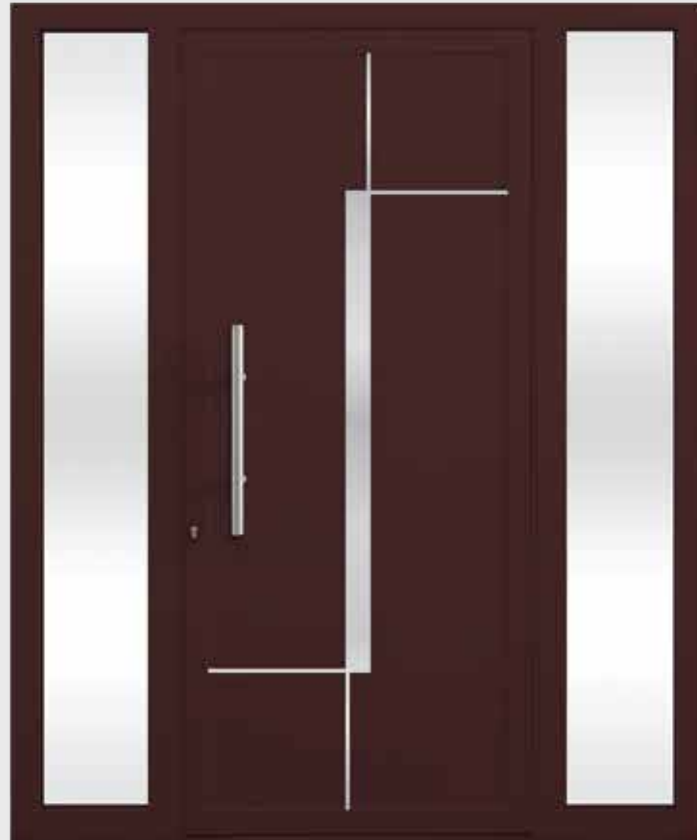

ORION

ALUMINUM DOOR WITH CLEAR ANODIZED ALUMINUM STRINGERS

BRANDYWINE